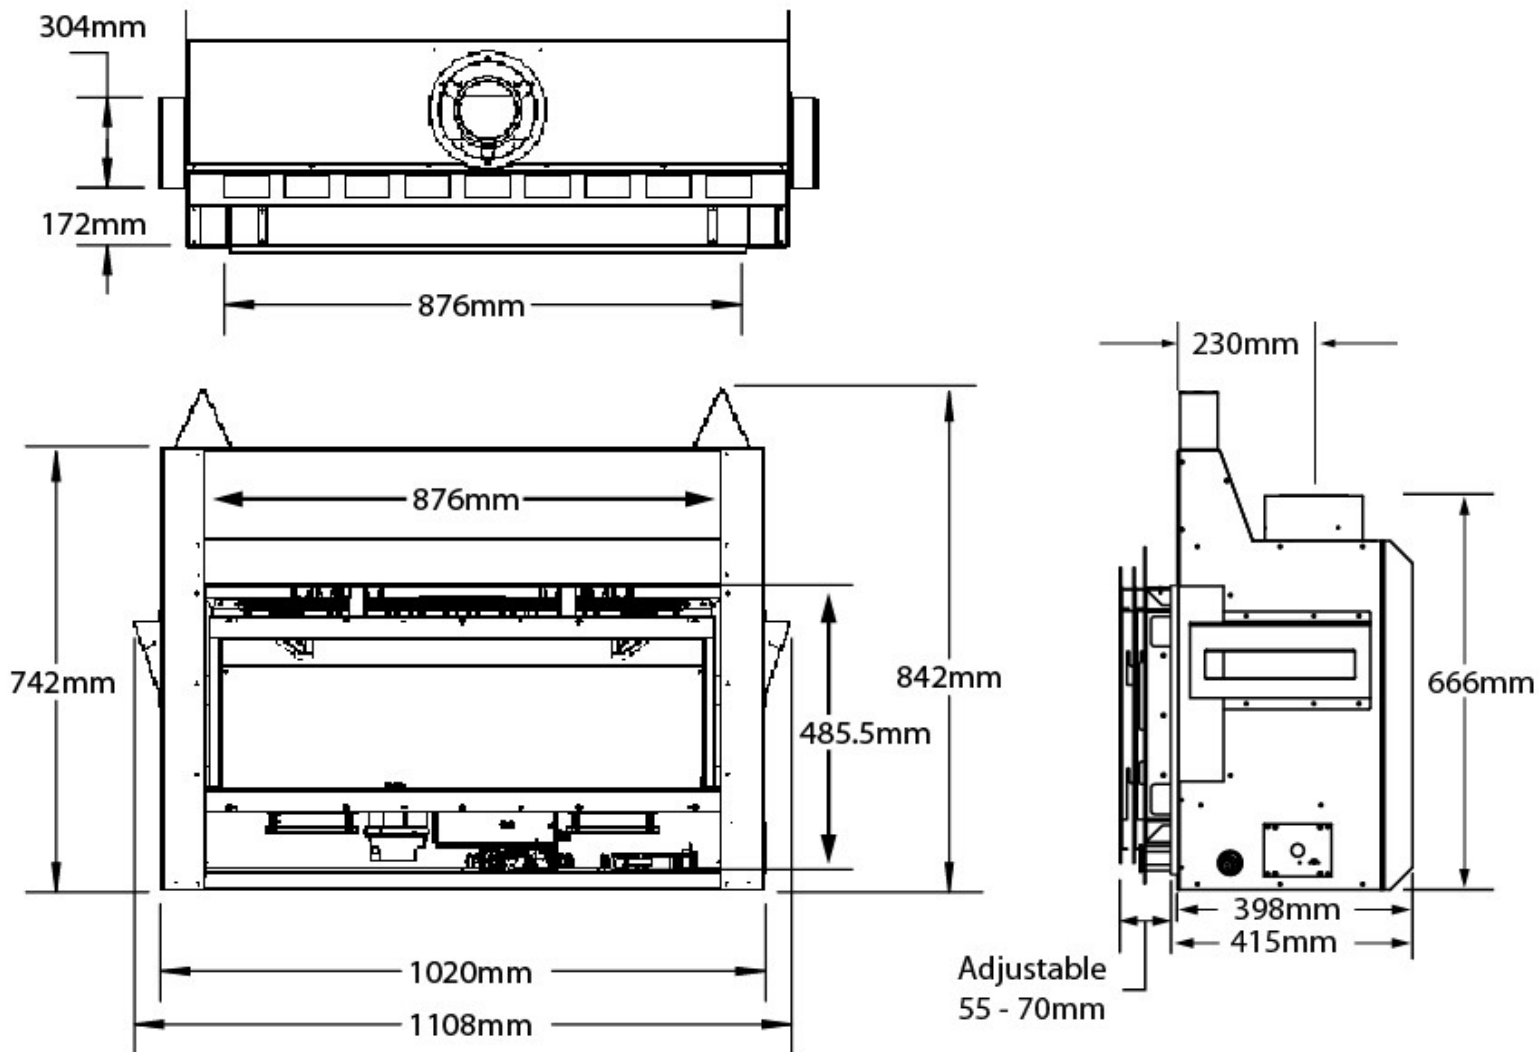

FIREPLACES & STOVES

Esprit

Cavity Dimensions

Width	1,180mm
Height	842mm
Depth	457mm

Unit Dimensions

Width	1,180mm
Height	842mm
Depth	415mm